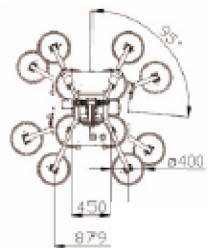

# JEKKO SPX424C+ LI

MINIKRAN

MV600.3E

- 100%
- 95°
- 600 kg
- Manipulator

Kippposition

Drehposition

Schwenkposition